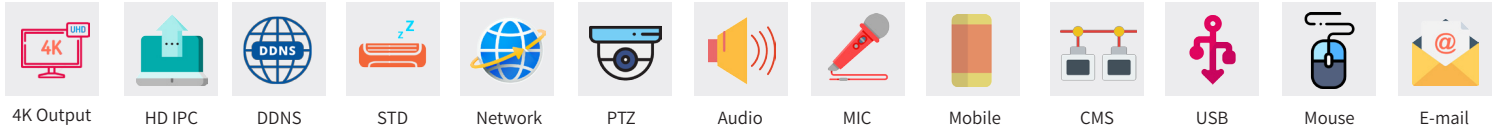

Introduction

GE-XVR 5508-AS1 series are 5MP high definition hybrid DVRs with ability to connect analog and IP cameras simultaneously, which adopt the standard H.264 high profile compression format and the most advanced SOC technique to ensure real time recording in each channel and realize outstanding

Characteristics
❖ 8 CH TVI / CVI / AHD video input CVBS
❖ 8 CH DVR support 1080P lite / 720P / WD1 recording
❖ 18 / 16 CH DVRs support 1080P lite / 720P / 720P lite / WD1 recording
❖ 4 / 8 CH DVRs support 1 / 1 CH IPC 1080P / 960P / 720P recording
❖ 16 CH DVRs support 2 CH IPC 3MP / 1080P / 960P / 720P recording
❖ Adopt standard H.264 high profile compression format to get high-quality video at much lower bit rate
❖ Intuitive and user-friendly Graphics User Interface (GUI), window style operation by mouse
❖ Multi-mode recording: manual / timer / motion
❖ Playback : 4 / 8 / 16 CH simultaneously playback
❖ Search: time slice, time, event (manual, motion), tag search
❖ Express and flexible backup via USB, network and so on
❖ Pentaplex: preview, record, playback, backup and remote access
❖ DHCP,DDNS, PPPoE network protocol, IE browse and CMS supported
❖ Remote control via IE or CMS : preview, playback, backup, PTZ and configuration
❖ Dual stream technology for local storage with high definition, remote network transmission and remote surveillance with mobile device
❖ Multi-user online simultaneously
❖ Authorization management, log review and device status review
❖ HDMI 1080P output, true high resolution display
❖ Support PTZ preset and auto cruise, up to 255 presets and 8 cruises
❖ Support NAT function and QRCode scanning by mobile phone and PAD
❖ Powerful smart phone & Pad surveillance with iOS and Andriod OS